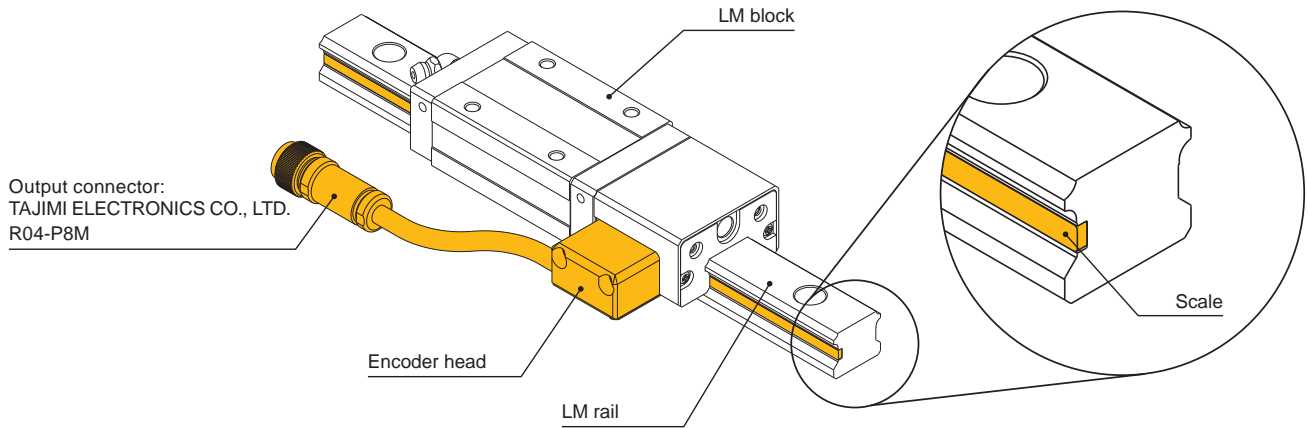

LM Guide with Linear Encoder

SHS-LE

Enables Compact Machine Designs

- Combines the global standard Model SHS and a THK linear encoder
- Makes design and assembly easier (see below)
- Enables compact machine designs (see below)

The images are illustrative examples of LM Guide installations.

- Makes design and assembly easier because magnetic scale is not required
- Enables compact machine designs

Components/Structure

Shapes of Connector and Pin assignment

Pin assignment		Pin signal	
Encoder	Extension cable (output side)	Encoder	Extension cable (output side)
A	1	A=+5V	2=SG
B	2	B=PA	5=/PB
C	3	C=/PA	6=/PA
D	4	D=SG	7=+5V
E	5	E=PB	8=+5V
F	6	F=/PB	9=SG
G	7	G=	13=PB
H	8	H=FG	14=PA

Dimensions/Lineup

Unit: mm

Linear Encoder Specifications

Encoder	Incremental magnetic encoder
Resolution (μm)	1/5/10
Positioning repeatability	± Resolution or less
Power supply	5V ± 5%
Output	Incremental A-B phase differential output EIA-422 line driver
Encoder head protection rating	IP67
Cable length (mm)	500 (extension cables are available)
Standard compliance	CE