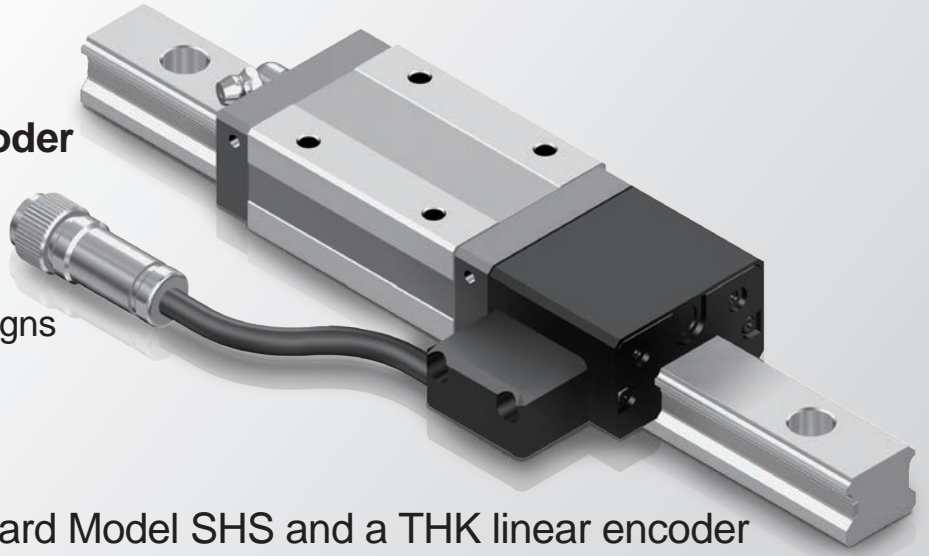

LM Guide with Linear Encoder

SHS-LE

Enables Compact Machine Designs

- Combines the global standard Model SHS and a THK linear encoder
- Makes design and assembly easier (see below)
- Enables compact machine designs (see below)

The images are illustrative examples of LM Guide installations.

- Makes design and assembly easier because magnetic scale is not required
- Enables compact machine designs

Components/Structure

Shapes of Connector and Pin assignment

Pin assignment		Pin signal	
Encoder	Extension cable (output side)	Encoder	Extension cable (output side)
A	1	A=+5V	2=SG
B	2	B=PA	5=/PB
C	3	C=/PA	6=/PA
D	4	D=SG	7=+5V
E	5	E=PB	8=+5V
F	6	F=/PB	9=SG
G	7	G=	13=PB
H	8	H=FG	14=PA

Dimensions/Lineup

Unit: mm

Linear Encoder Specifications

Encoder	Incremental magnetic encoder
Resolution (μm)	1/5/10
Positioning repeatability	± Resolution or less
Power supply	5V ± 5%
Output	Incremental A-B phase differential output EIA-422 line driver
Encoder head protection rating	IP67
Cable length (mm)	500 (extension cables are available)
Standard compliance	CE