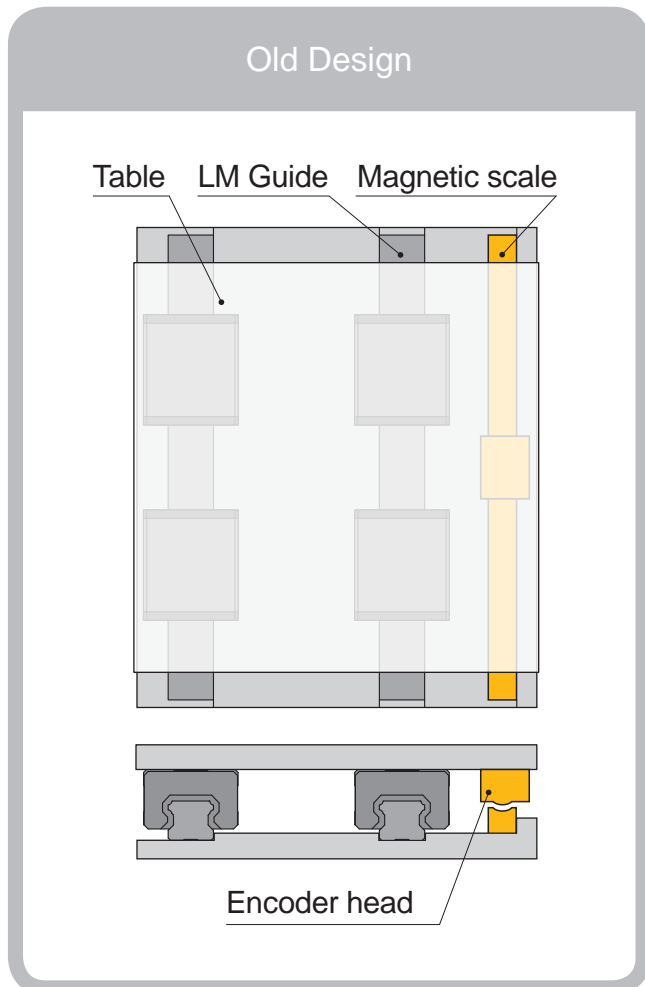

LM Guide with Linear Encoder

SHS-LE

Enables Compact Machine Designs

- Combines the global standard Model SHS and a THK linear encoder
- Makes design and assembly easier (see below)
- Enables compact machine designs (see below)

The images are illustrative examples of LM Guide installations.

- Makes design and assembly easier because magnetic scale is not required
- Enables compact machine designs

Components/Structure

Shapes of Connector and Pin assignment

Pin assignment		Pin signal	
Encoder	Extension cable (output side)	Encoder	Extension cable (output side)
A	1	A=+5V	2=SG
B	2	B=PA	5=/PB
C	3	C=/PA	6=/PA
D	4	D=SG	7=+5V
E	5	E=PB	8=+5V
F	6	F=/PB	9=SG
G	7	G=	13=PB
H	8	H=FG	14=PA