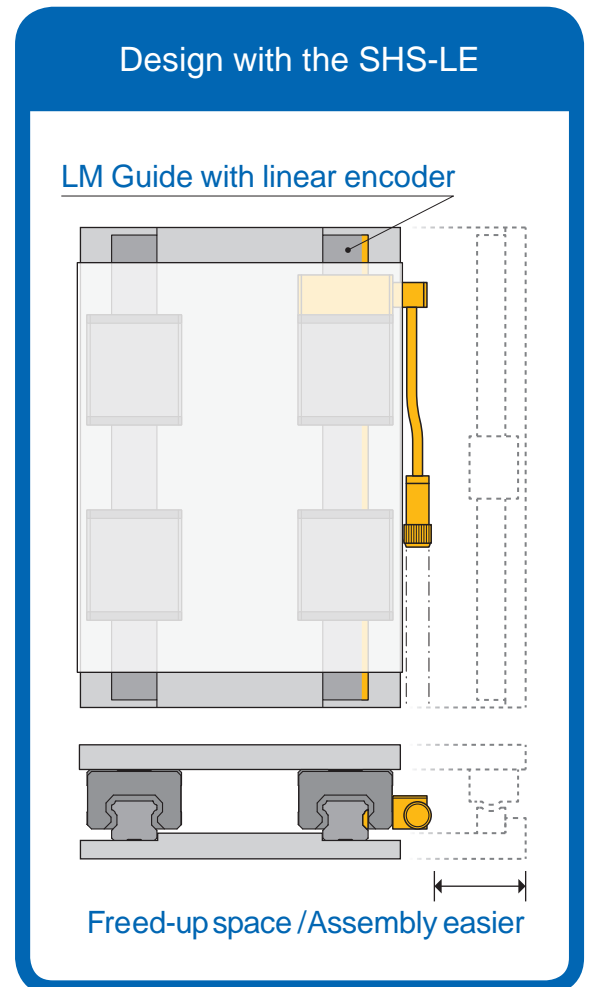

LM Guide with Linear Encoder

SHS-LE

Enables Compact Machine Designs

- Combines the global standard Model SHS and a THK linear encoder
- Makes design and assembly easier (see below)
- Enables compact machine designs (see below)

The images are illustrative examples of LM Guide installations.

- Makes design and assembly easier because magnetic scale is not required
- Enables compact machine designs

Components/Structure

Shapes of Connector and Pin assignment

Pin assignment		Pin signal	
Encoder	Extension cable (output side)	Encoder	Extension cable (output side)
A	1	A=+5V	2=SG
B	2	B=PA	5=/PB
C	3	C=/PA	6=/PA
D	4	D=SG	7=+5V
E	5	E=PB	8=+5V
F	6	F=/PB	9=SG
G	7	G=	13=PB
H	8	H=FG	14=PA