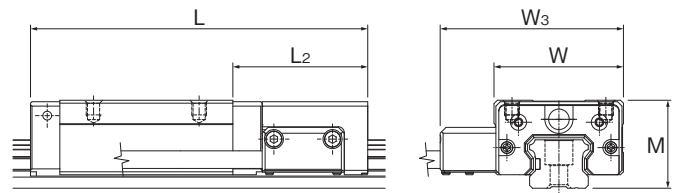

The images are illustrative examples of LM Guide installations.

- Makes design and assembly easier because magnetic scale is not required
- Enables compact machine designs

Components/Structure

Shapes of Connector and Pin assignment

Pin assignment		Pin signal	
Encoder	Extension cable (output side)	Encoder	Extension cable (output side)
A	1	A=+5V	2=SG
B	2	B=PA	5=/PB
C	3	C=/PA	6=/PA
D	4	D=SG	7=+5V
E	5	E=PB	8=+5V
F	6	F=/PB	9=SG
G	7	G=	13=PB
H	8	H=FG	14=PA

Dimensions/Lineup

Unit: mm

Linear Encoder Specifications

Encoder	Incremental magnetic encoder
Resolution (μm)	1/5/10
Positioning repeatability	± Resolution or less
Power supply	5V ± 5%
Output	Incremental A-B phase differential output EIA-422 line driver
Encoder head protection rating	IP67
Cable length (mm)	500 (extension cables are available)
Standard compliance	CE

Model No.		Height M	Width		Length	
			W	W ₃	L	L ₂
SHS20LE	C (LC)	30	63	72	115(134)	46
	V (LV)	30	44	62.5	115(134)	46
SHS25LE	C (LC)	36	70	76.3	129(146)	47.5
	R (LR)	40	48	65.3	129(146)	47.5
SHS30LE	V (LV)	36	48	65.3	129(146)	47.5
	C (LC)	42	90	88.3	143(168)	50
SHS35LE	R (LR)	45	60	73.3	143(168)	50
	V (LV)	42	60	73.3	143(168)	50
SHS45LE	C (LC)	48	100	96	162(192)	54.5
	R (LR)	55	70	81	162(192)	54.5
	V (LV)	48	70	81	162(192)	54.5
SHS45LE	C (LC)	60	120	111.3	180(214)	57
	R (LR)	70	86	94.3	180(214)	57
	V (LV)	60	86	94.3	180(214)	57